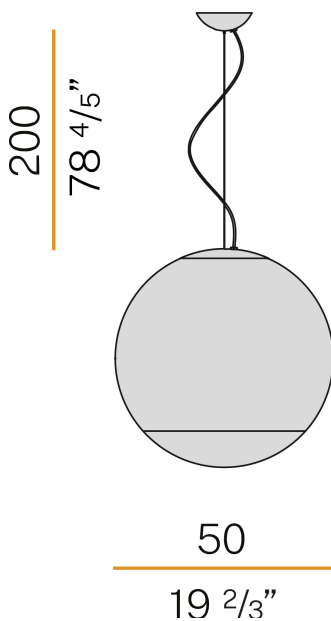

PANZERI

Smoke

220-240V AC

L01541.050.0200

 titanium/white diffuser

Data sheet

CODE	L01541.050.0200
SYSTEM POWER CONSUMPTION	max 116W
EFFICACY	11.47lm/W
LIGHT SOURCE	LED retrofit / halogen
LIGHT SOURCE KIT	* included
COMPATIBLE SOURCES	LED retrofit bulb 21W E27 2700K Ra80 2500lm * / max.116W E27
COLOUR TEMPERATURE	2700K Ra>80
LIGHT DISTRIBUTION	diffused
POWER SUPPLY	220-240V AC
FREQUENCY	50/60Hz
NOMINAL LUMINOUS FLUX	2500lm
LUMEN OUTPUT	1330lm
EFFICIENCY	53.2%
WEIGHT	7,00 Kg
PROTECTION DEGREE	IP20
PACKING DIMENSIONS (CM)	0,0 x 0,0 x 0,0

Suspension lighting fixture for interiors, with direct and indirect light emission. Pickled sheet metal structure in titanium polyacrylic paint. Diffuser in hand-crafted blown glass with white or smoke-grey shaded effect. 2m (78,7") long steel suspension cable. 2m (78,7") long power cable in transparent PVC. Power canopy with galvanized sheet metal ceiling bracket and pickled sheet metal covering in titanium polyacrylic paint.

Technical drawing

Polar diagram